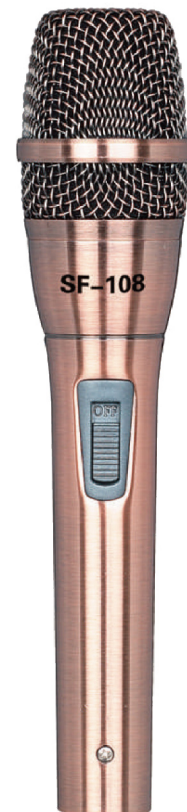

E-300

9000 (蓝色)

9000 (红色)

SF-107

SF-108

注：此产品常规颜色（可定制）
Regular color of this product (customizable)

PROFESSIONAL CONDENSER MICROPHONE

SF-A2